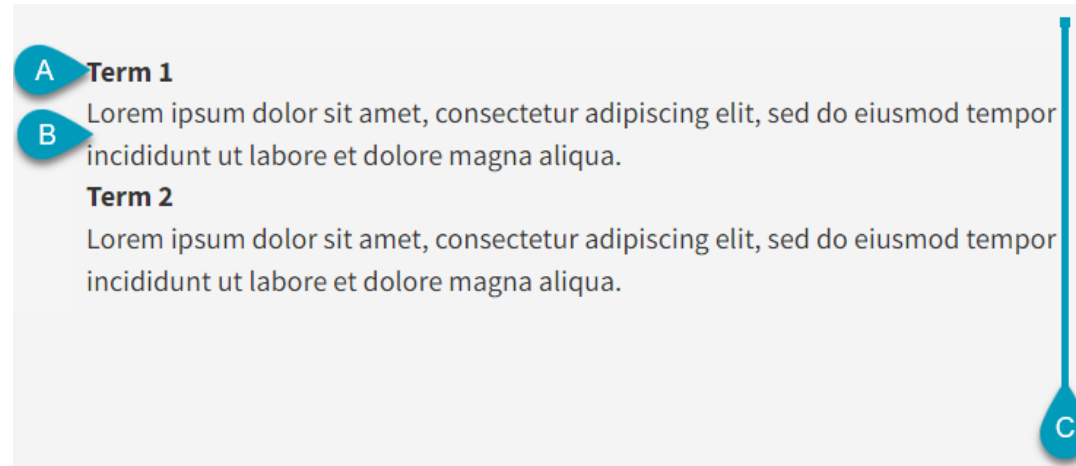

Definition List

Definition Lists create manual entries with descriptors for quick reference.

Features

- Multiple definition entries per component
- Standard formatting for all entries
- Quick manual reorder of entries

Create items with descriptions in a list format

Pro Tips

- Consider using in place of a text list
- Use beyond standard term:definition relation
- Create definition categories with separate lists

Definition List Legend