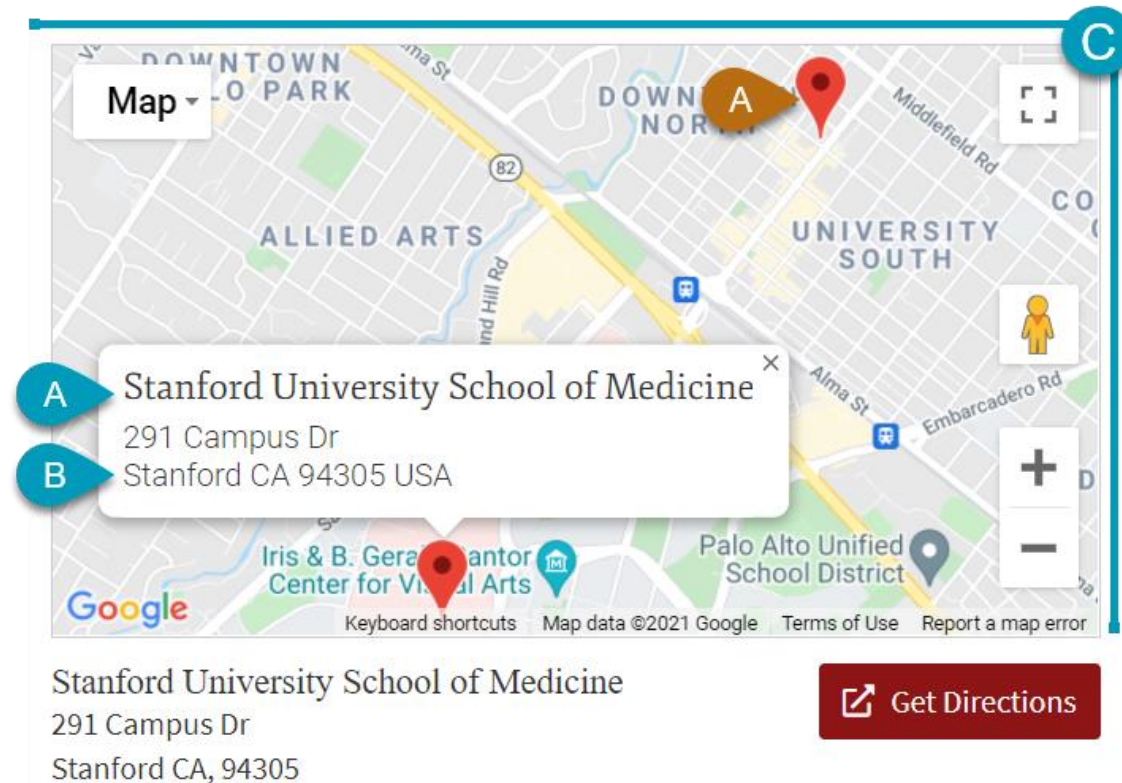

# Map

The Map component configures an interactive Google Map directly on a webpage. Maps add a little color and interactivity for standard "Contact" pages and can keep users on your site a little longer.

## Features

- Full suite of Google Map controls (zoom, Street View, layers)
- Destination directions
- Add multiple location markers
- Dimension controls
- Default zoom level

*Add interactive Google Maps for visual location and direction services*

# Map Legend

Map ? 🗪 ✕ ✓

**LOCATION** ADDITIONAL LOCATIONS

**A** NAME i  
Stanford University School of Medicine

LOCATION TYPE  
Street address ▼

ADDRESS  
291 Campus Dr

CITY  
Stanford

STATE  
CA

LOCATION **ADDITIONAL LOCATIONS**

MARKERS

TITLE Add Location Marker  
Additional Marker

ADDRESS  
525 University Avenue

CITY  
Palo Alto

STATE  
CA

POSTAL CODE  
94301

COUNTRY  
USA